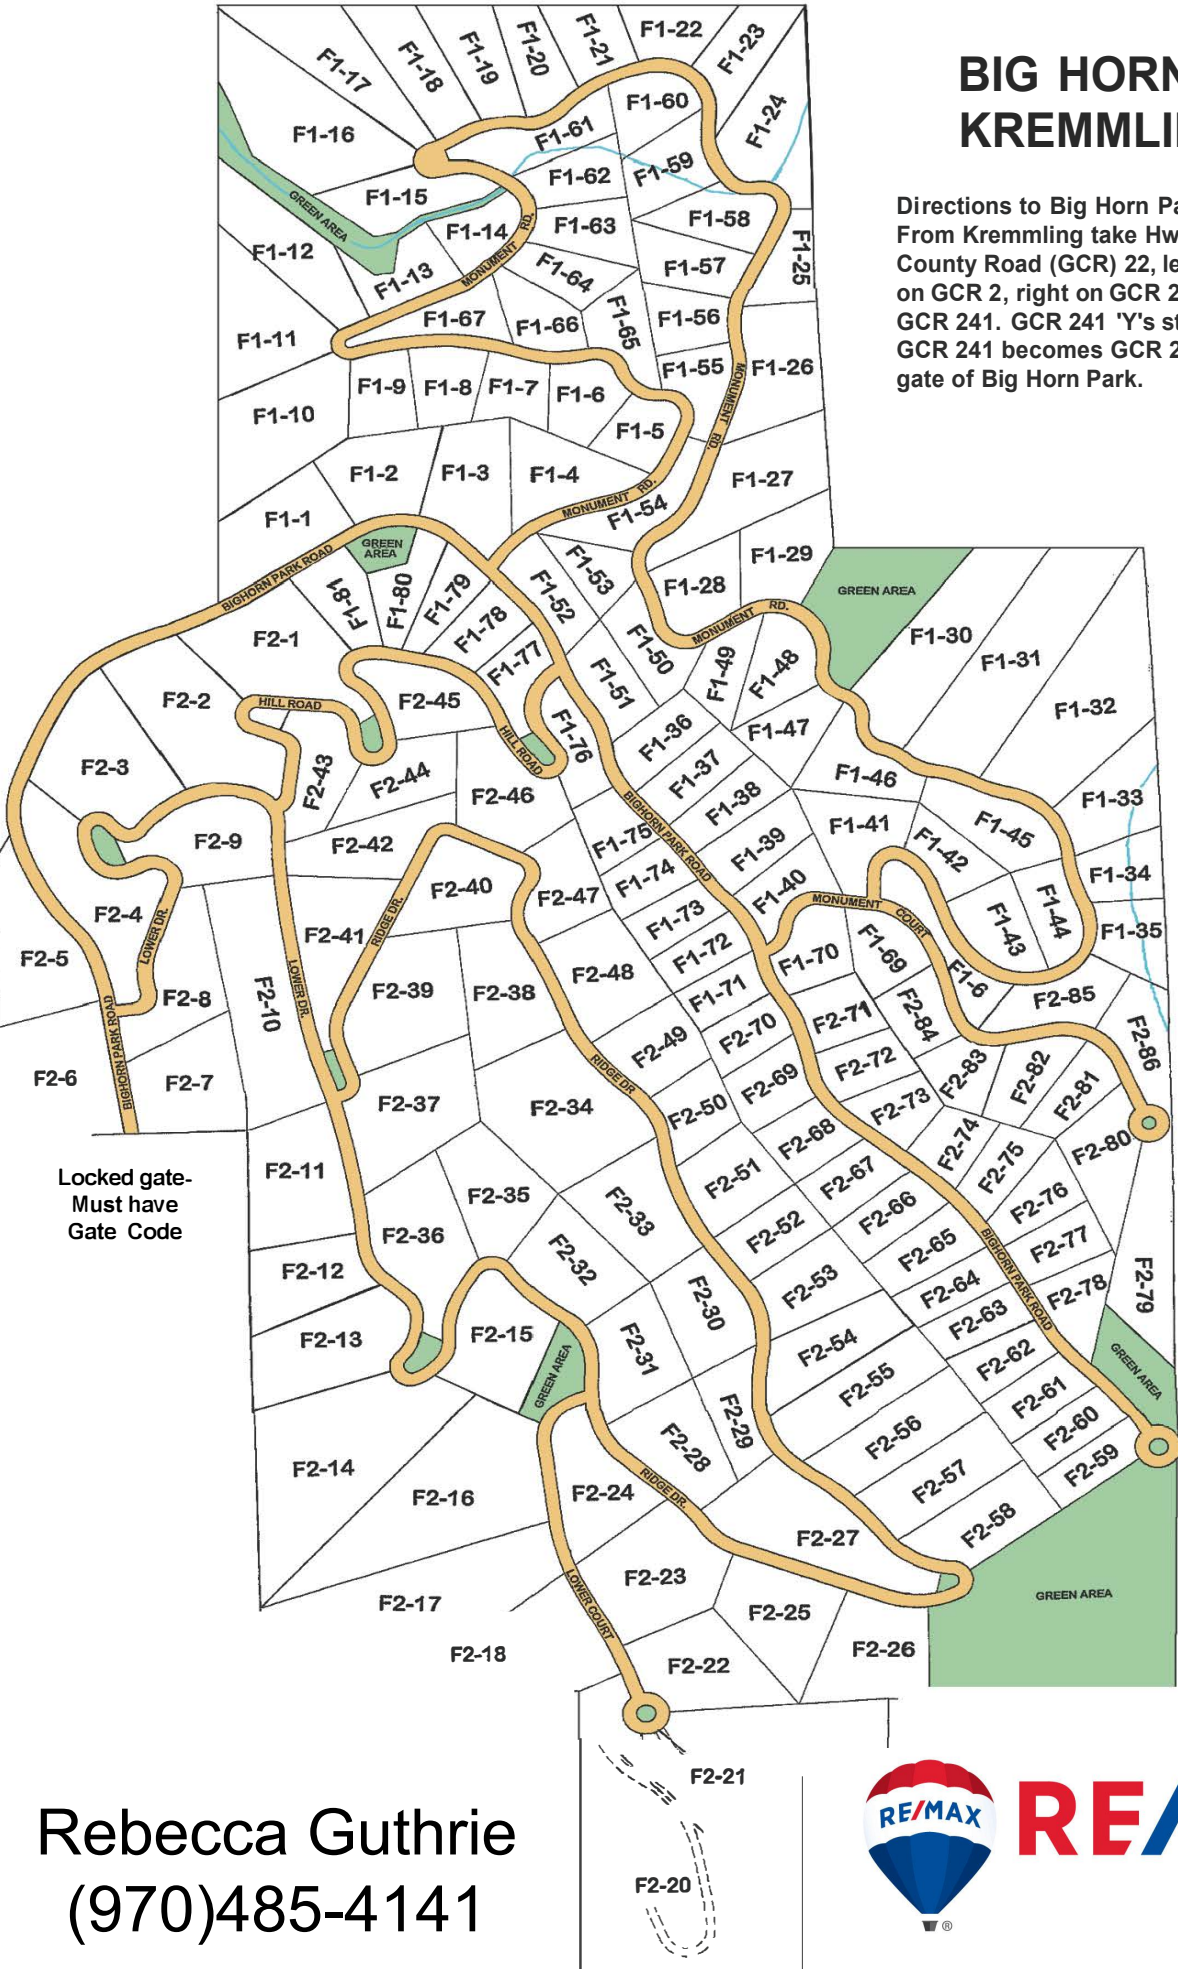

BIG HORN PARK KREMMLING, CO

Directions to Big Horn Park:
From Kremmling take Hwy 40 East to Grand County Road (GCR) 22, left on GCR 22, left on GCR 2, right on GCR 24. GCR 24 becomes GCR 241. GCR 241 'Y's stay to the right. GCR 241 becomes GCR 2415 at the locked gate of Big Horn Park.